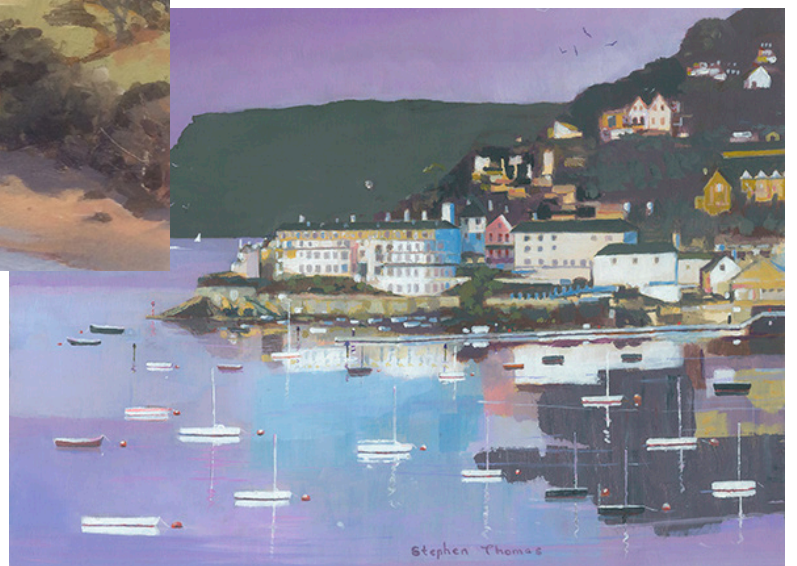

SHAF Arts Trail Preview

at Beacon House Gallery, Salcombe

Friday 12 October 6-8pm

Stephen Thomas
and **Michael Hill**
invite you
to join them
for wine and nibbles

10% OFF VOUCHER

Available for any **Stephen Thomas** or **Michael Hill** original painting purchased at the preview evening.